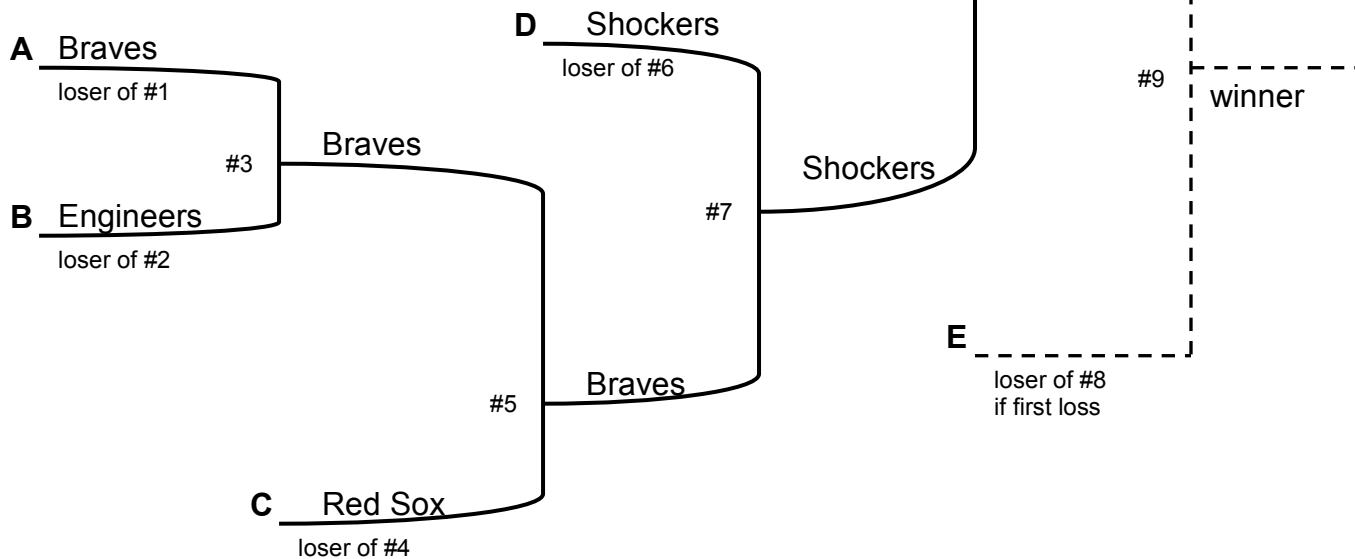

5-team double elimination*

FALL 2010
Red Division – RED Tier

winners bracket

losers bracket

*All Games to be played at South Brunswick HS

Saturday, November 6th: Game #1 - 3PM, Game #2 - 6PM

Sunday, November 7th: Game # 3 – noon; Game # 4 - 3PM; Game # 5 – 6PM