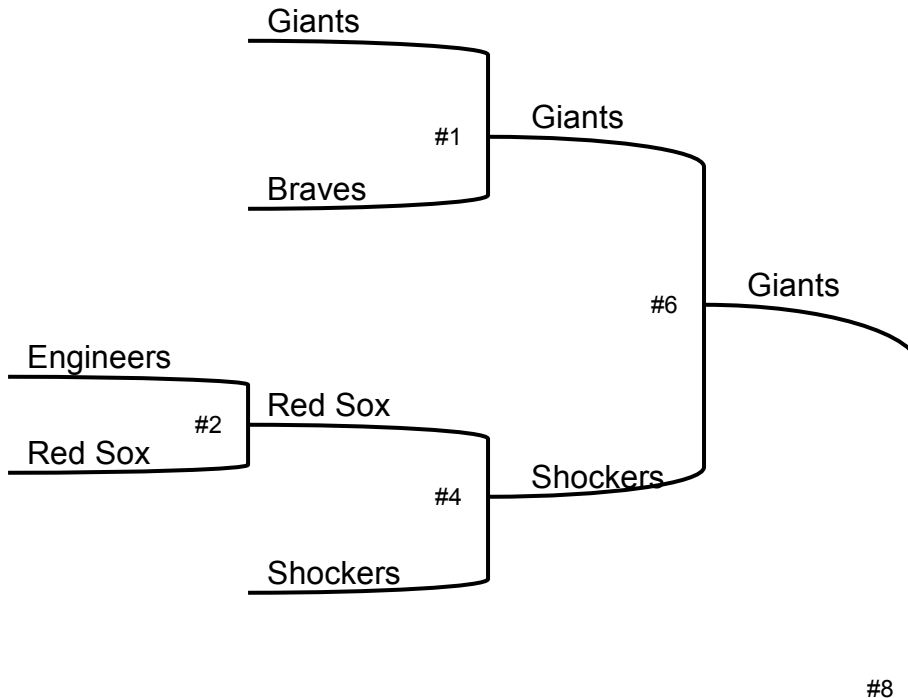

5-team double elimination*

FALL 2010
Red Division – RED Tier

winners bracket

losers bracket

*All Games to be played at South Brunswick HS

Saturday, November 6th: Game #1 - 3PM, Game #2 - 6PM

Sunday, November 7th: Game # 3 – noon; Game # 4 - 3PM; Game # 5 – 6PM

Saturday, November 13th: Game # 6 – 3PM. Game # 7 – 6PM

Sunday, November 14th: Game # 8 – 12PM; Game # 9 – 3PM (if necessary)