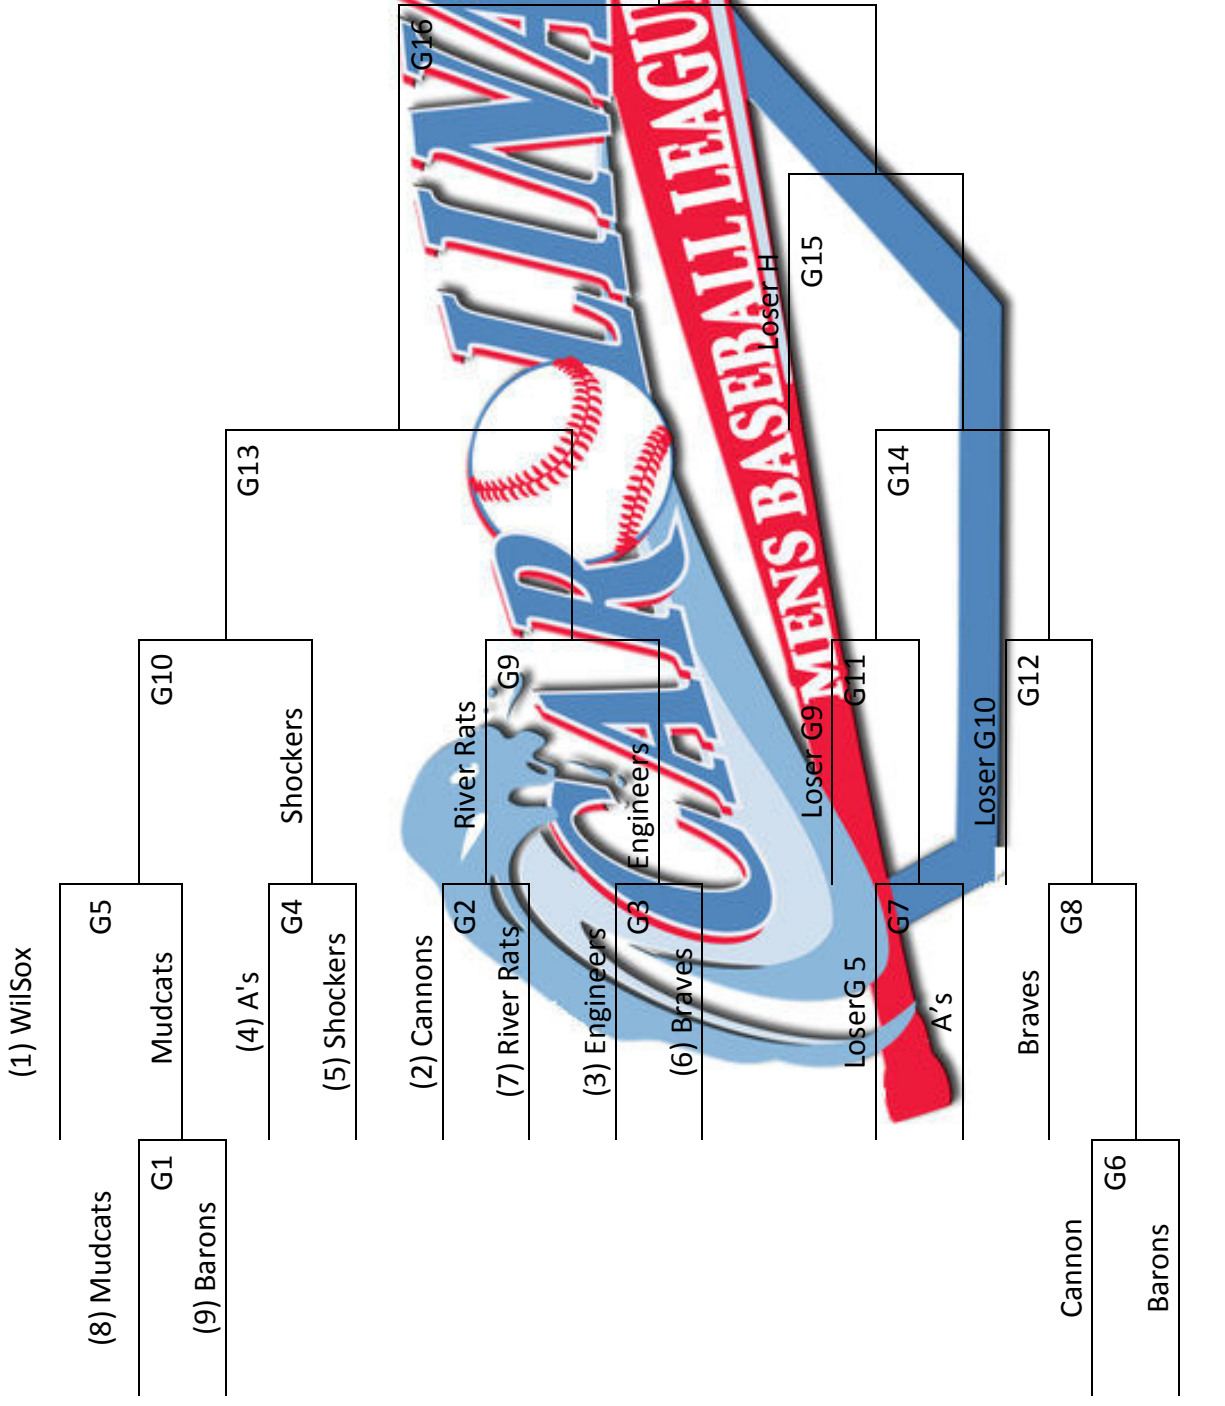

Game #	Date	Time	Field
1	10/9	3:30	Murray
2	10/9	1:00	SBHS
3	10/9	4:00	SBHS
4	10/9	7:00	SBHS
5	10/13	7:00	Godwin
6	10/11	7:00	Godwin
7	10/16	1:00	Murray
8	10/16	7:00	SBHS
9	10/16	1:00	SBHS

**RED & WHITE DIVISIONS DOUBLE ELIMINATION PLAYOFF SCHEDULE 2011**