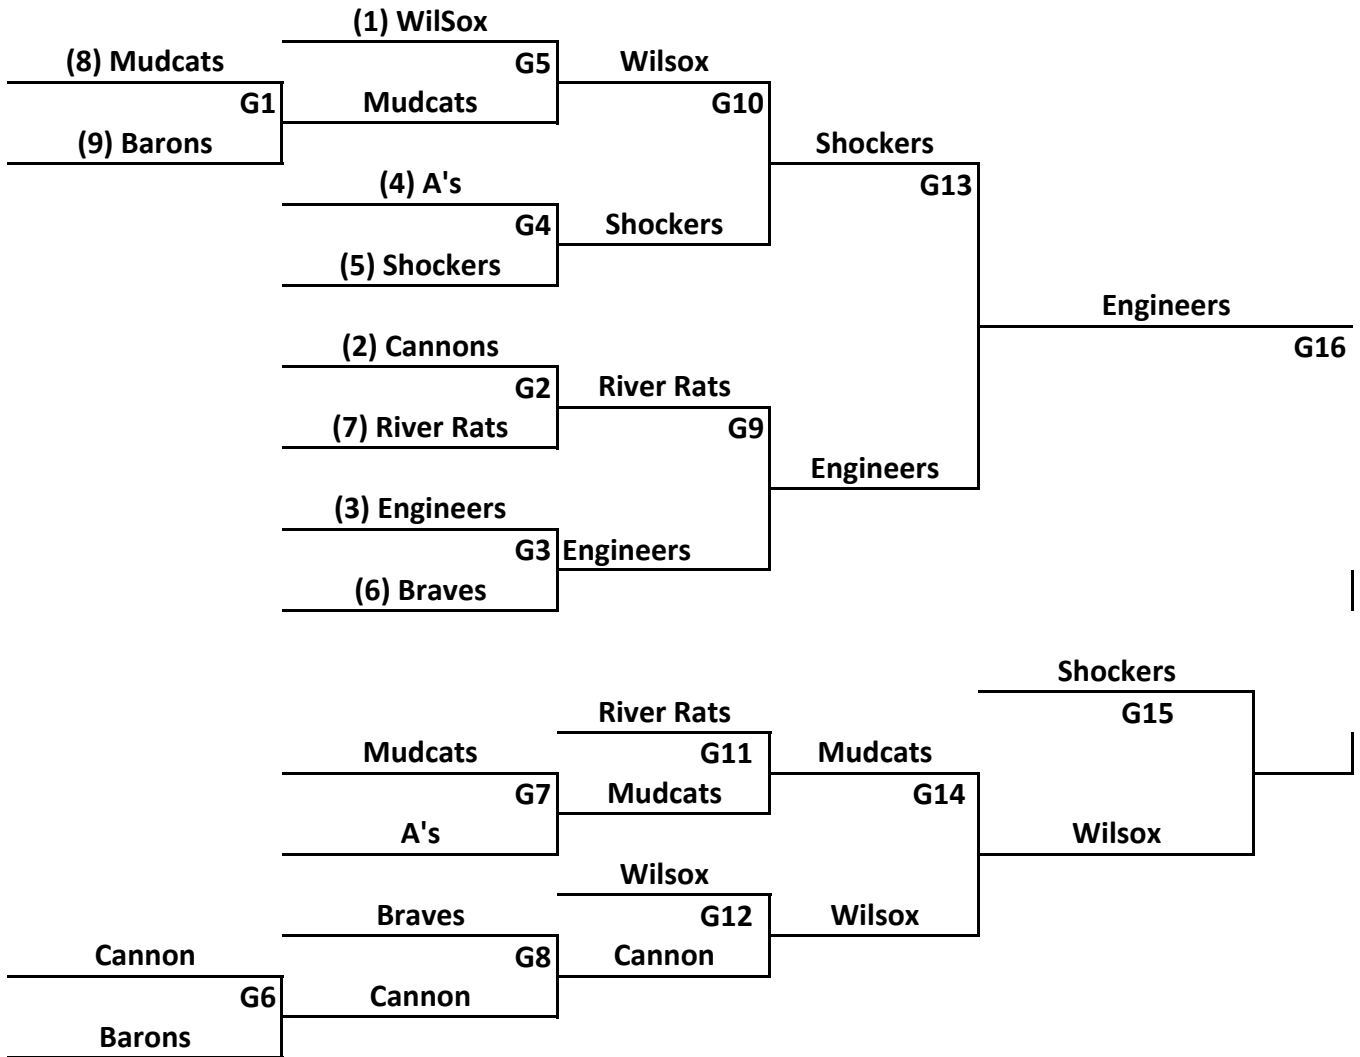

Carolina Mens Baseball League Double Elim. Playoffs as of Oct. 25th Red & White

Game	Date	Time	Field	Game	Date	Time	Field
1	10/9	3:30	Murray	10	10/16	4:00	SBHS
2	10/9	1:00	SBHS	11	10/20	7:00	Godwin
3	10/9	4:00	SBHS	12	10/18	7:00	Godwin
4	10/9	7:00	SBHS	13	10/23	1:00	SBHS
5	10/16	9:00	Murray	14	10/23	4:00	SBHS
6	10/16	12:00	Murray	15	10/25	7:00	Godwin
7	10/16	3:00	Murray	16	10/27	7:00	Godwin
8	10/16	7:00	SBHS	17	10/29	7:00	Godwin if necessary
9	10/16	1:00	SBHS				